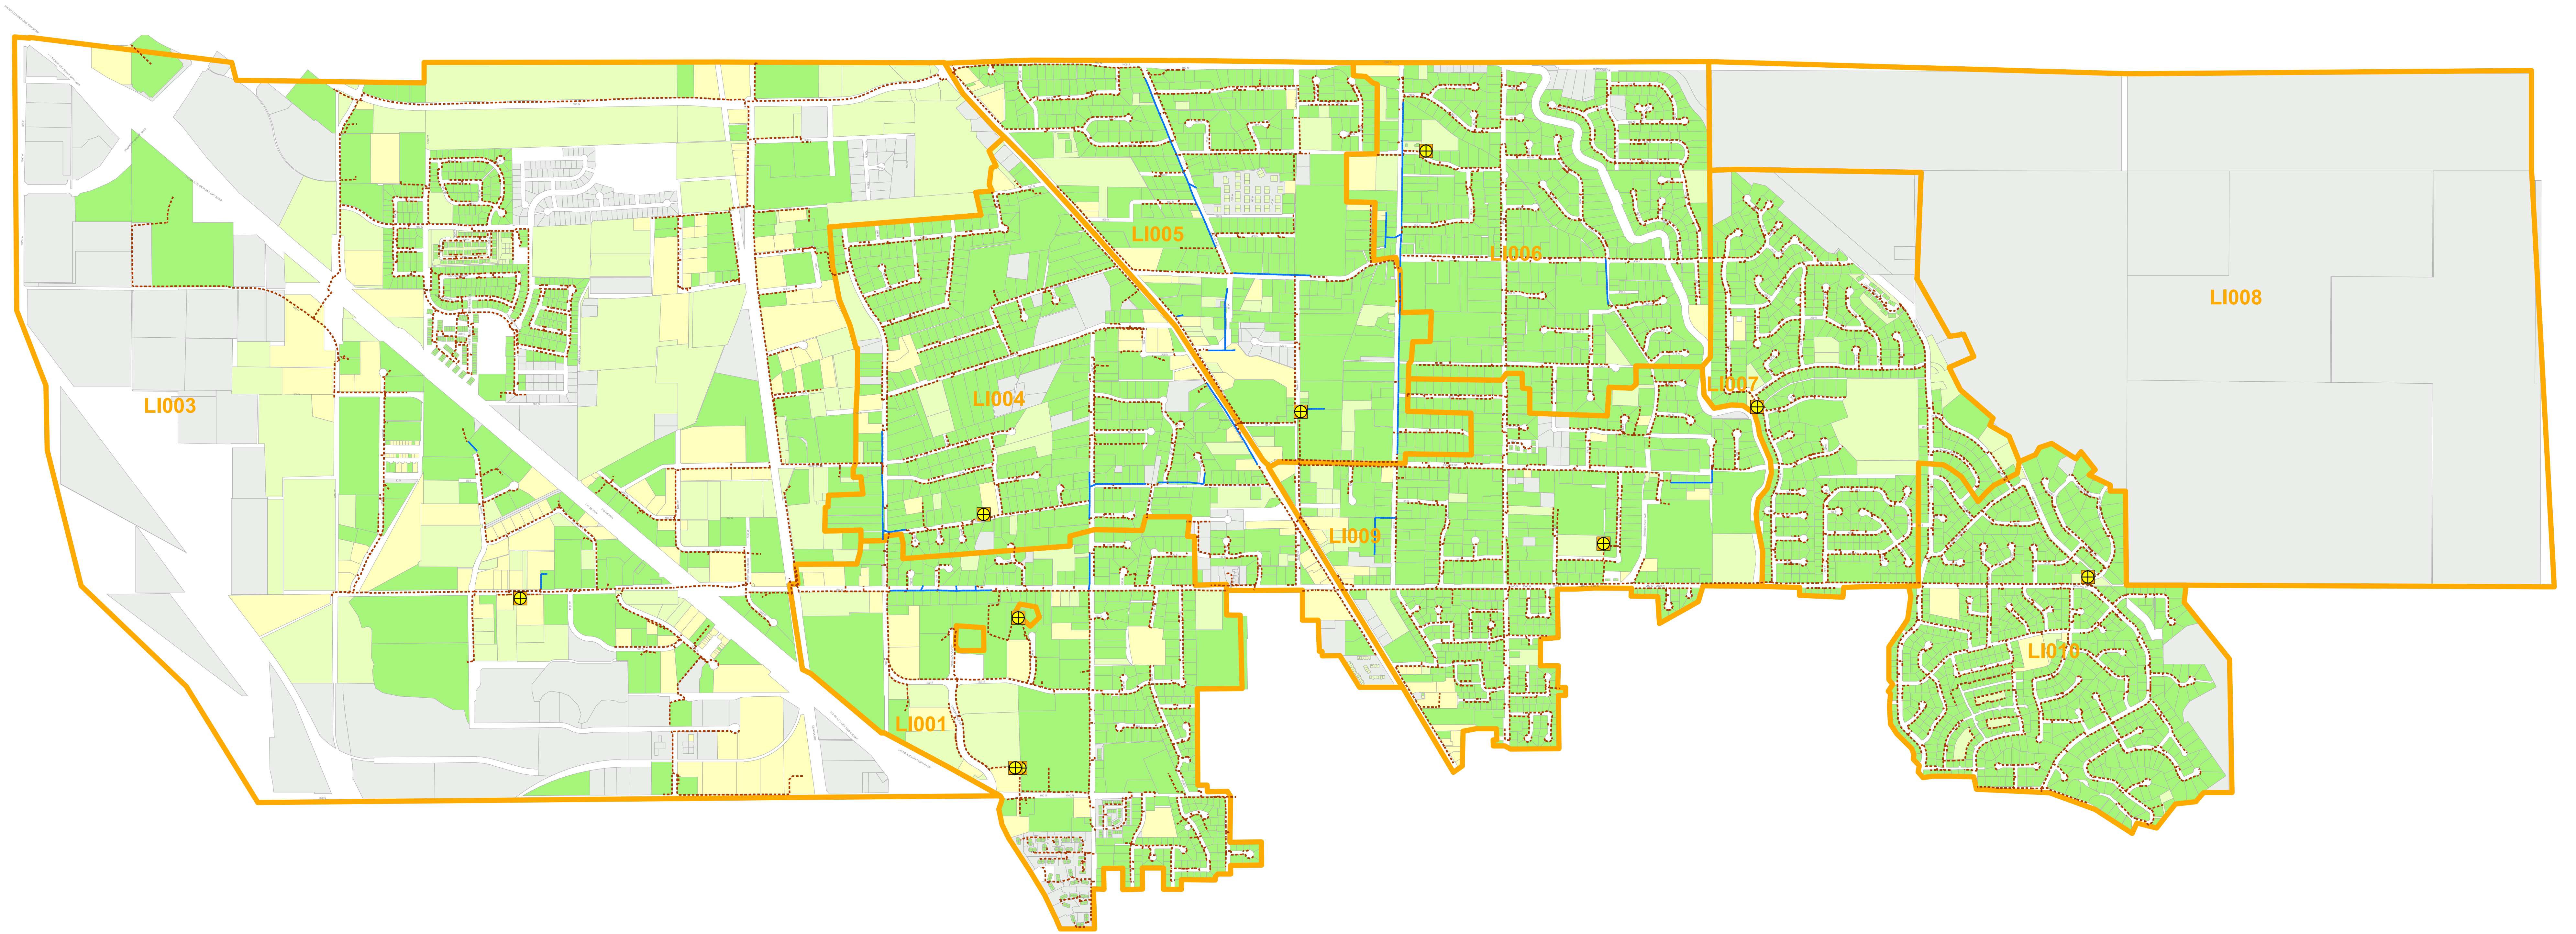

Lindon City