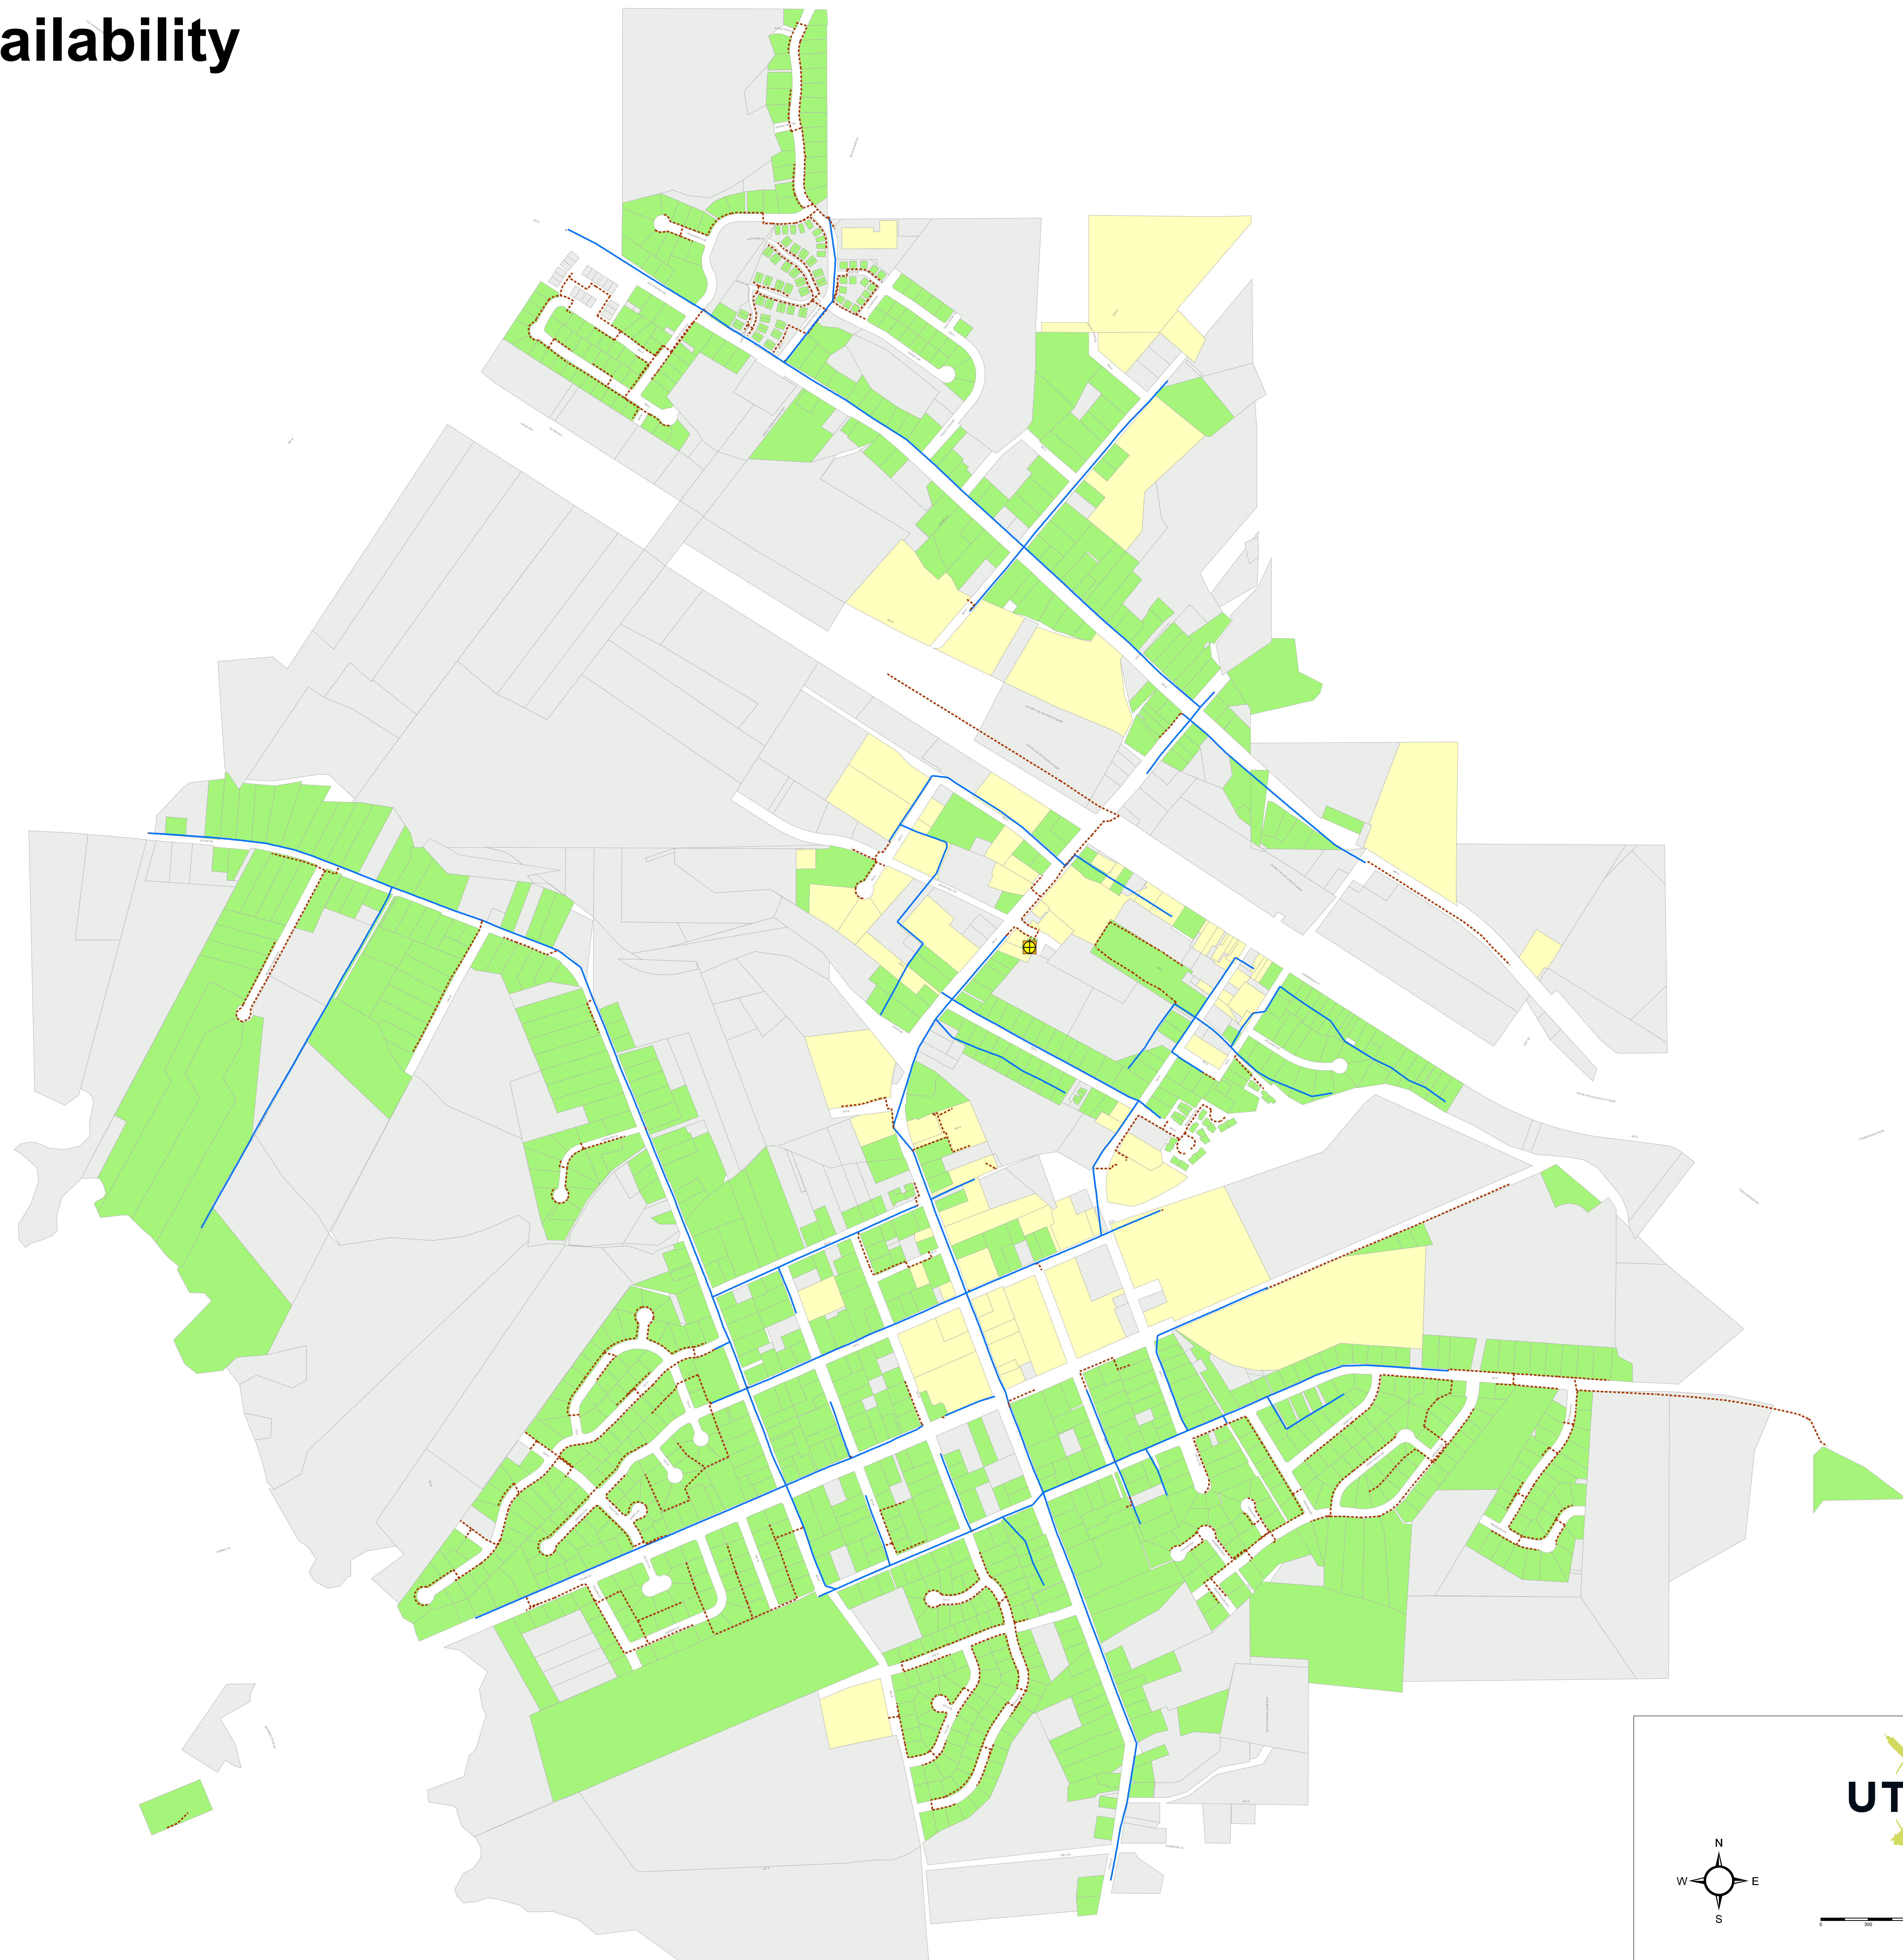

# Morgan Availability

Date: 4/7/2020

**UTOPA**

Legend:

- Cabnet
- Placed Aerial
- Placed Buried
- PRODUCTION\_MARKETABLE
- ORDERABLE
- AVAILABLE
- PARADE
- NOT AVAILABLE

Scale: 0 200 400 600 800 1000 1200 1400 1600 1800 2000

Compass rose: N, S, E, W