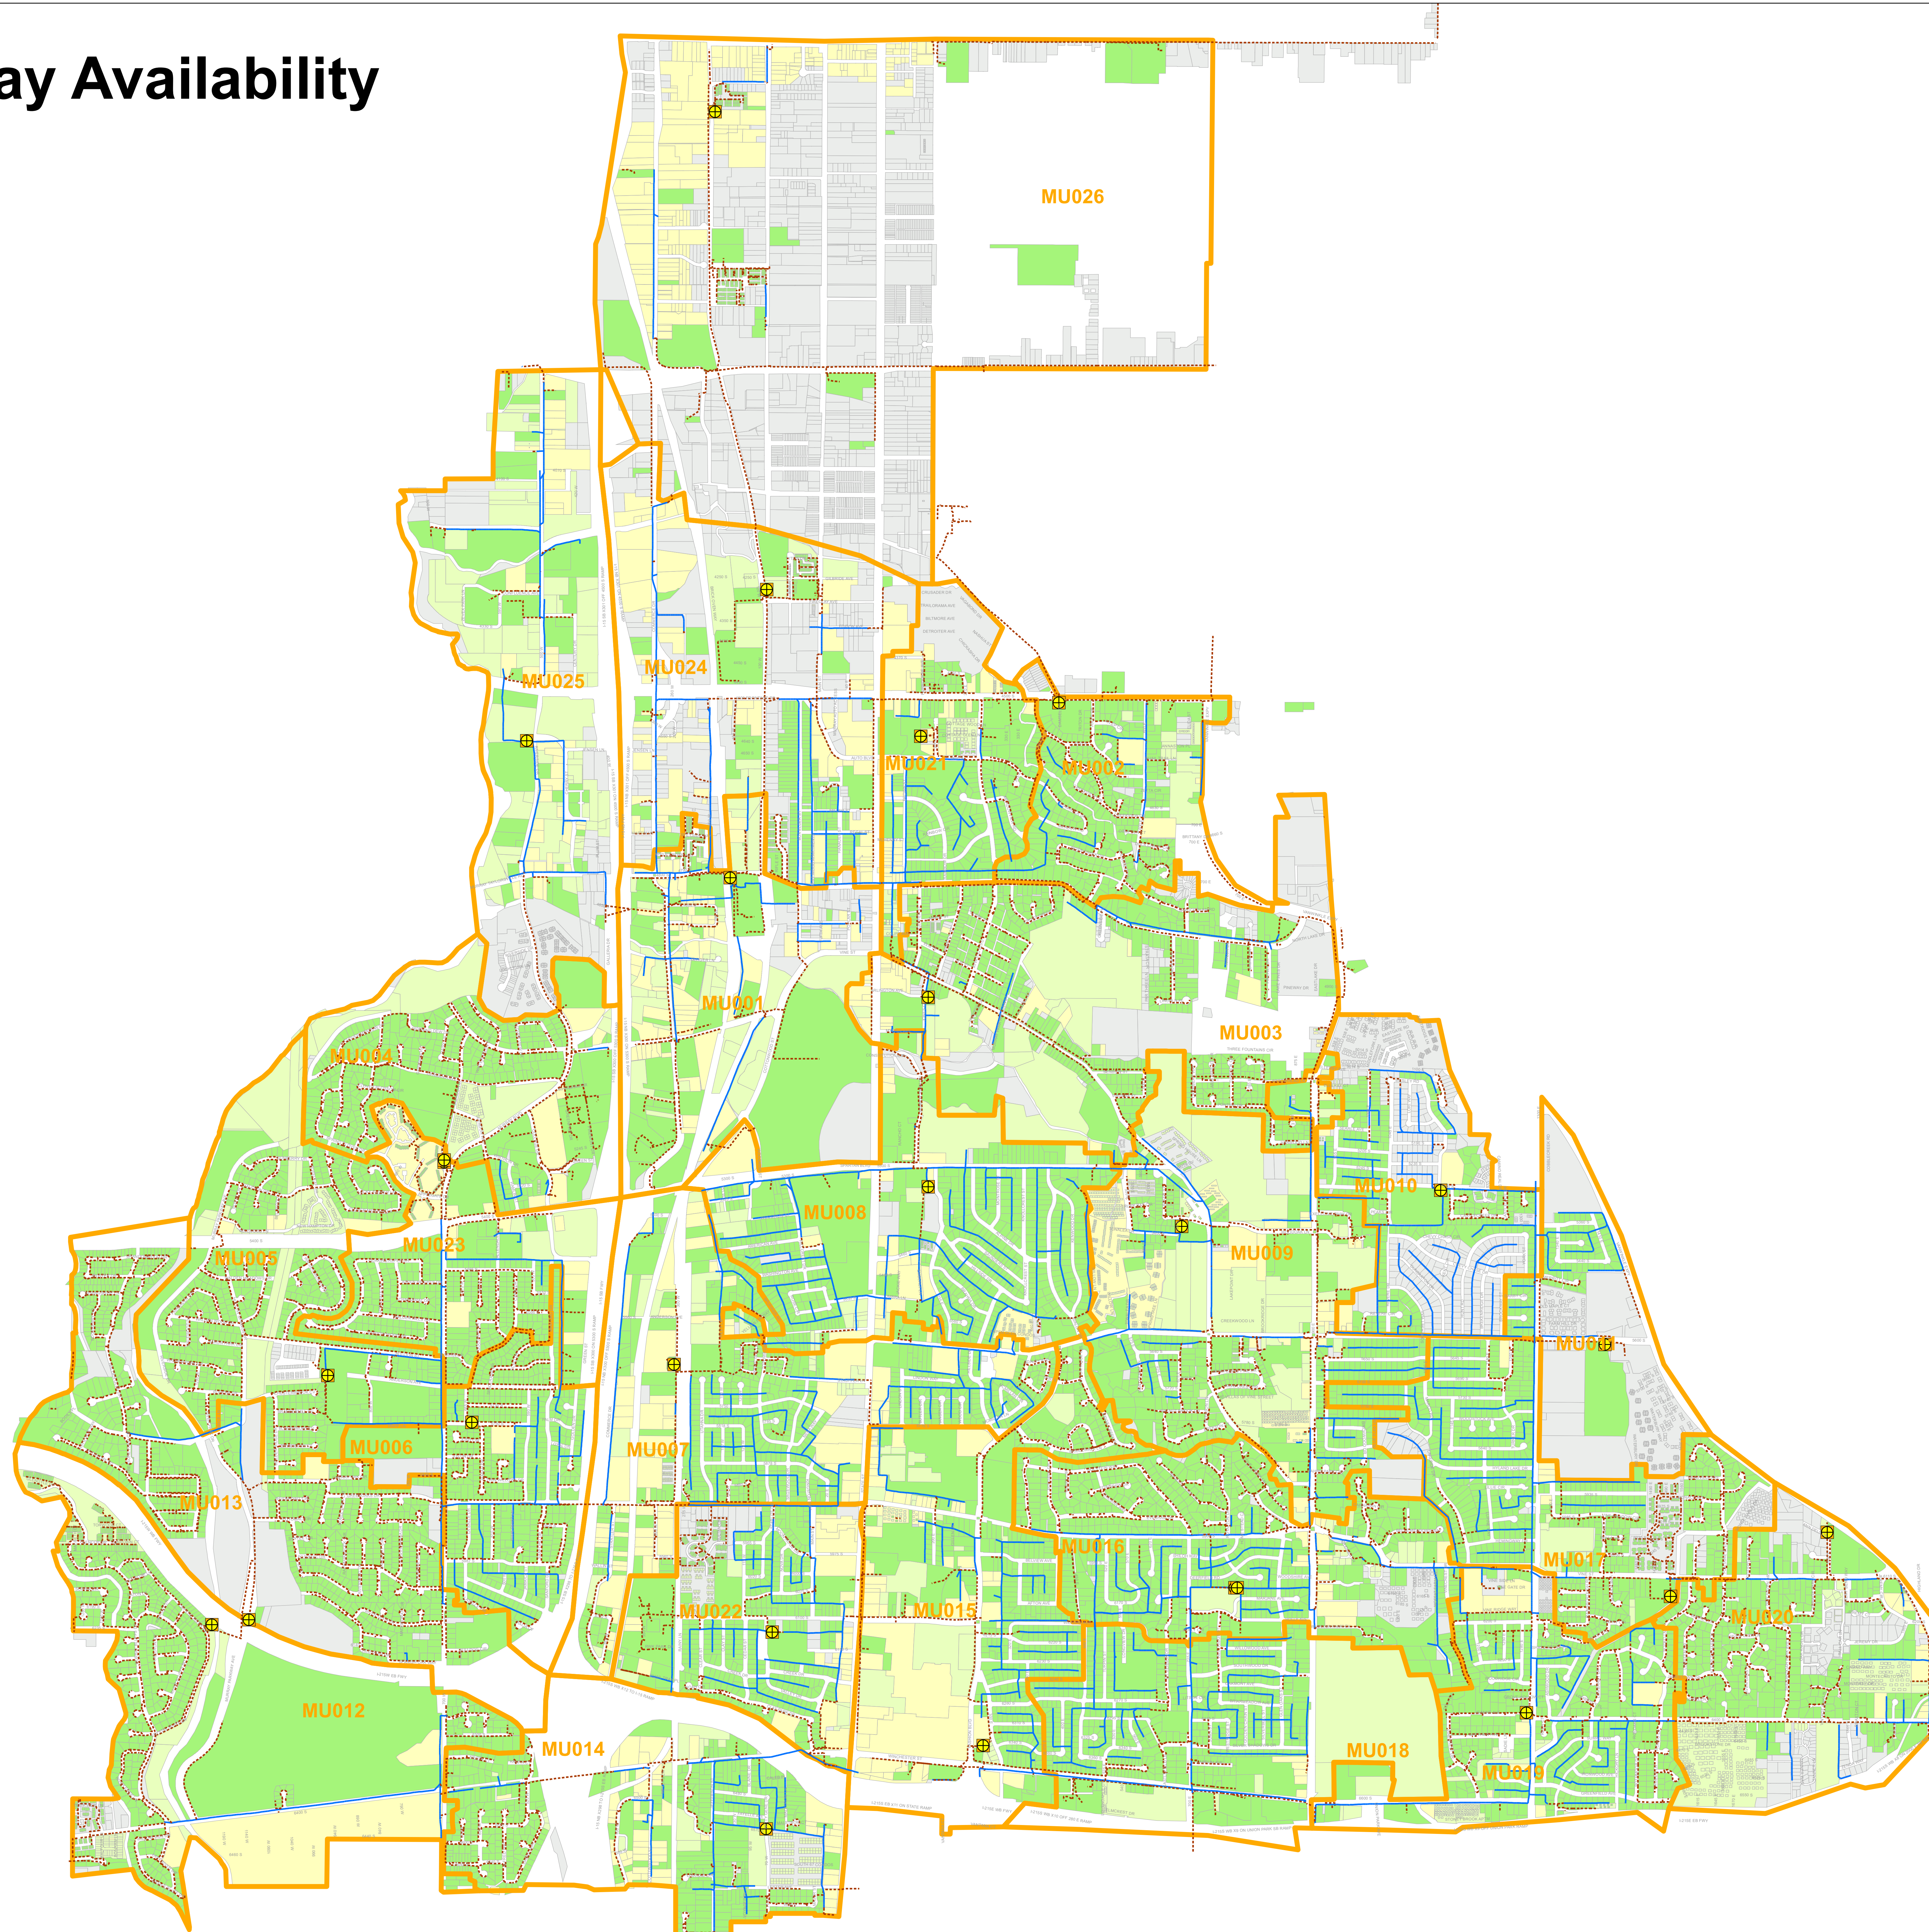

Murray Availability

UTOPIA

Legend:

- Roads
 - Placed Aerial
 - Placed Buried
 - ORDERABLE
- Availability
 - AVAILABLE
 - PARADE
 - NOT AVAILABLE