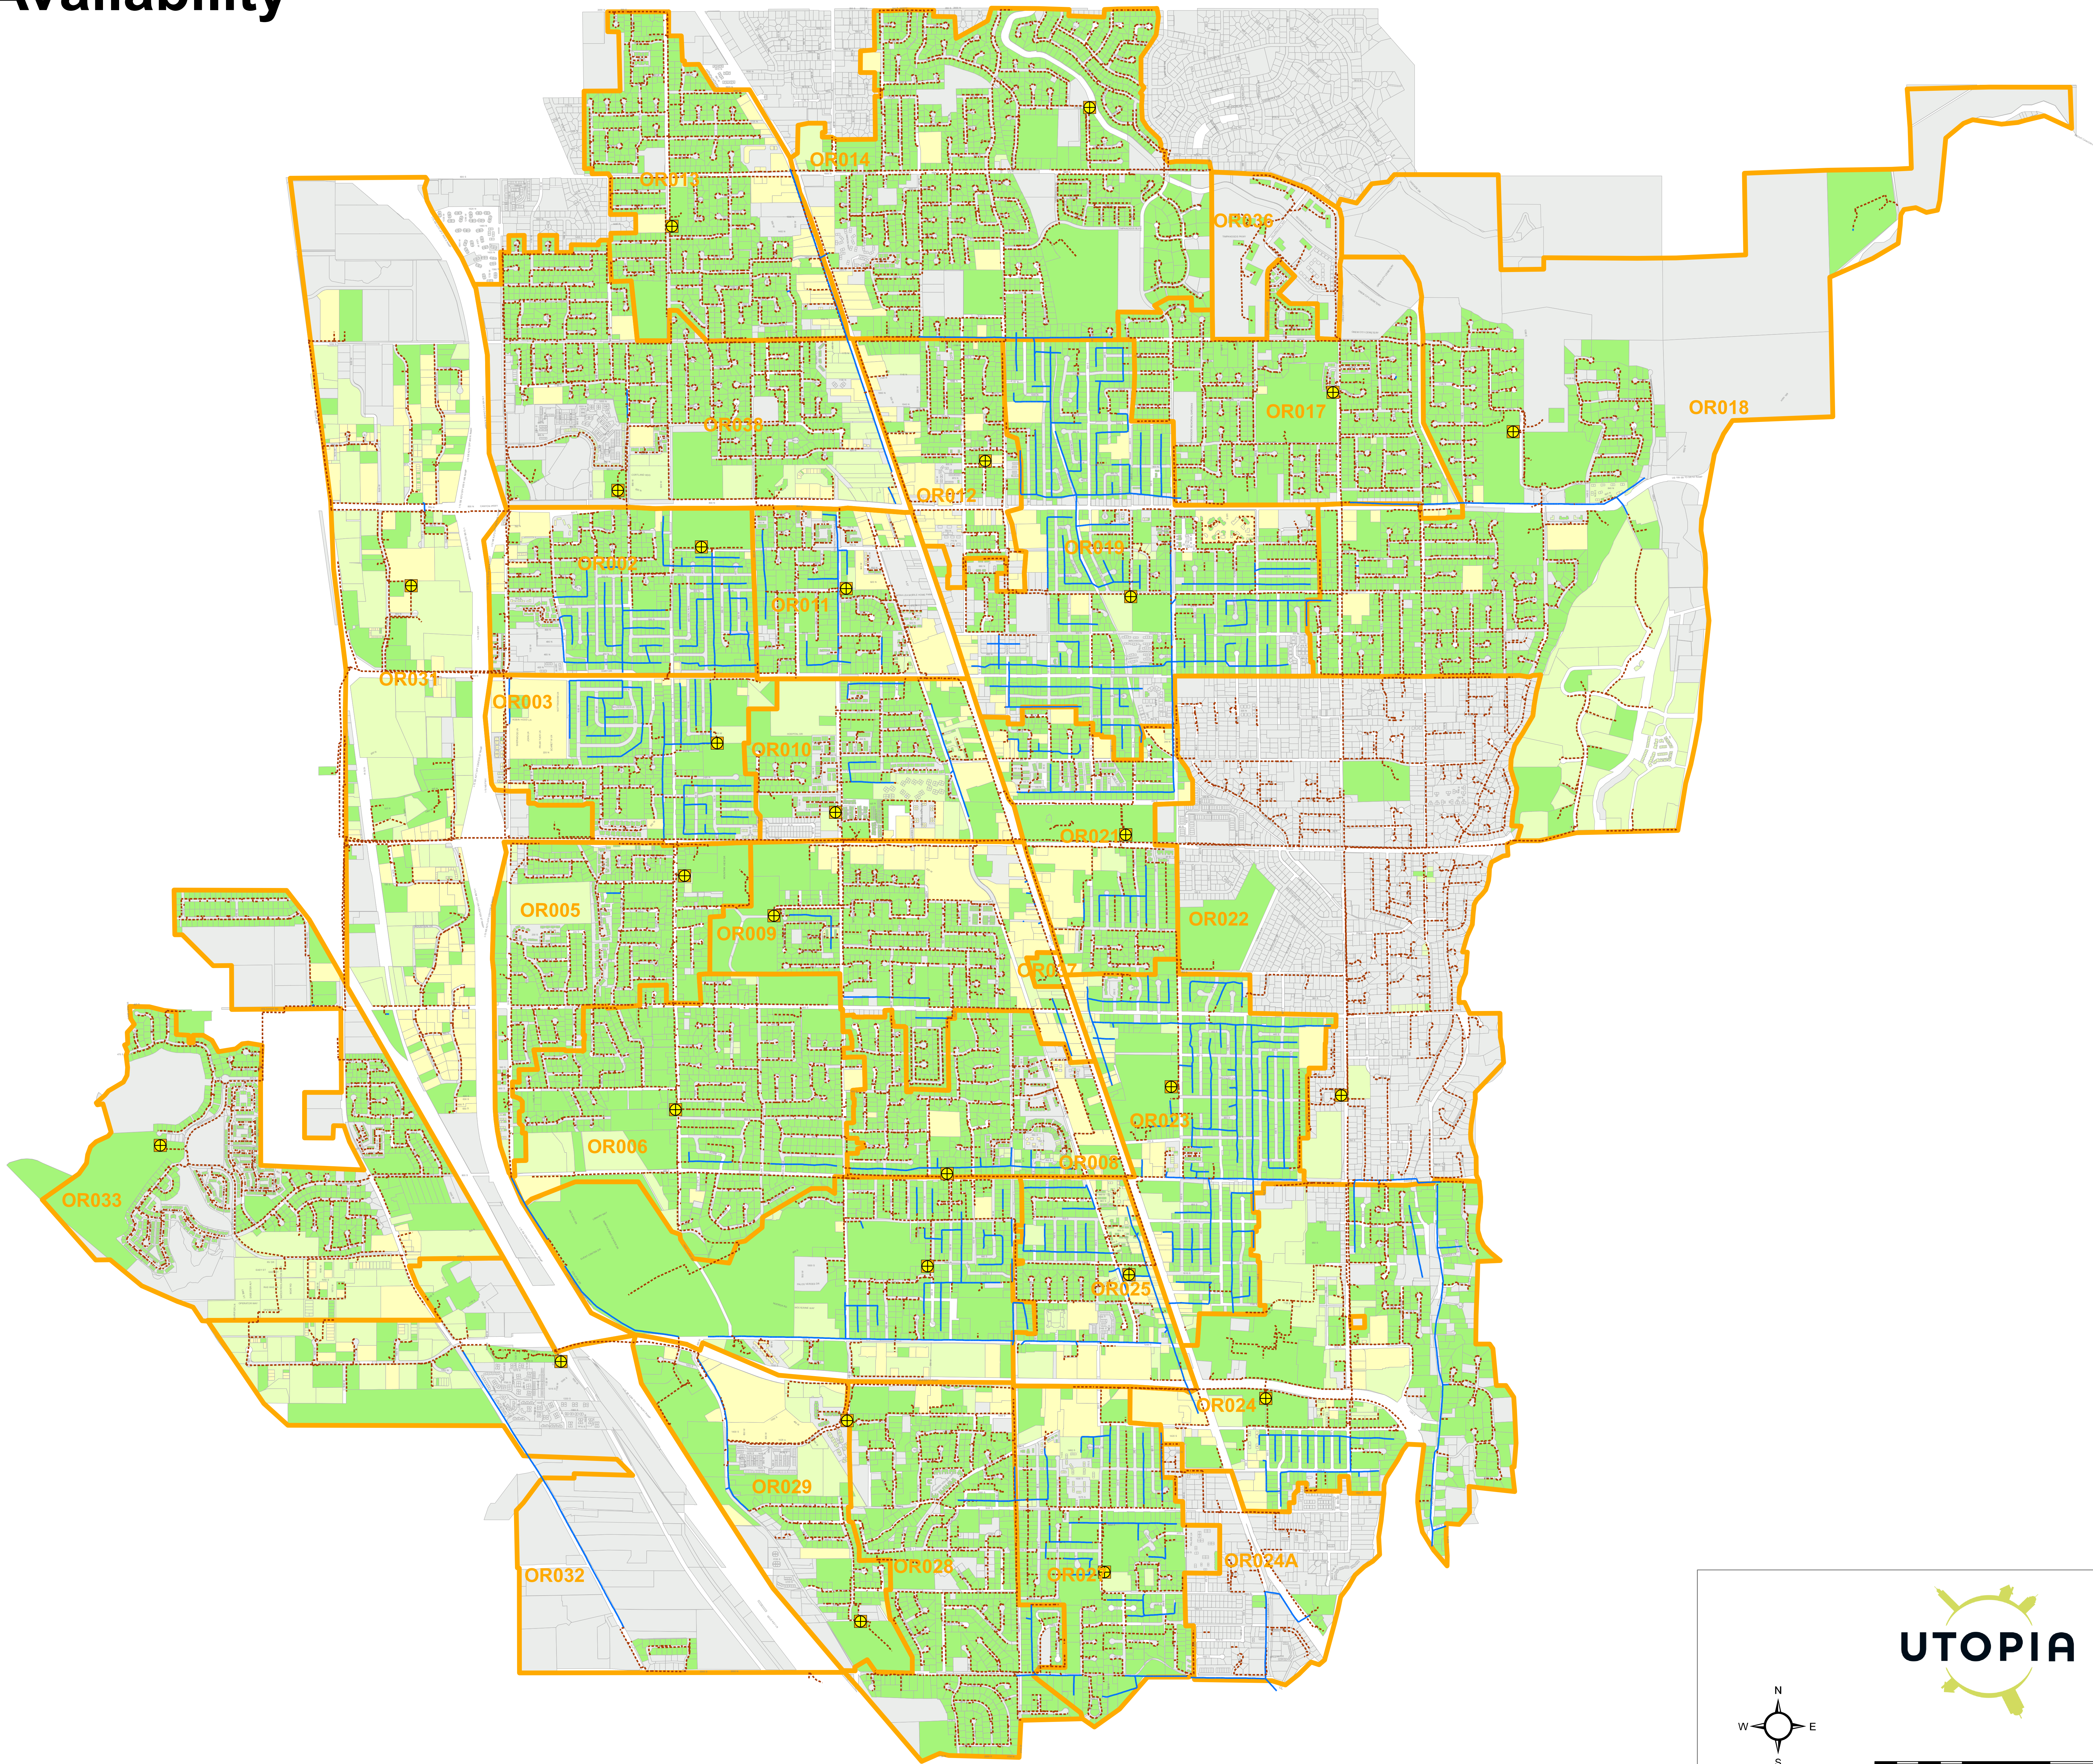

Orem Availability

UTOPIA

Roads
+ Cabinet
- - - Placed Aerial
... Placed Buried

PRODUCTION_MARKETABLE
ORDERABLE
AVAILABLE
PARADE
NOT AVAILABLE
Parcels_Utah

0 100 200 300 400 500 Feet